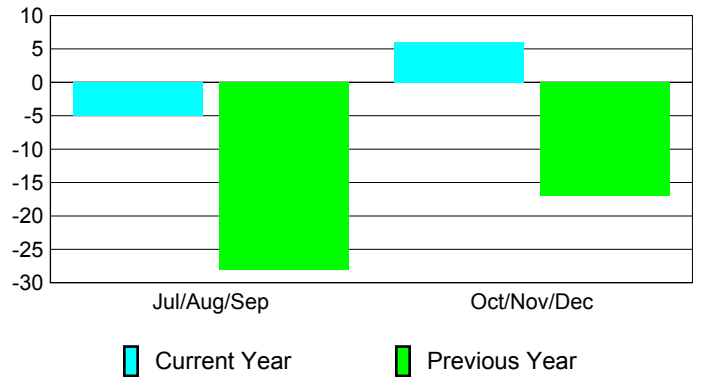

Comparison of Membership Gain/Loss

Current Year Compared to the Previous Year